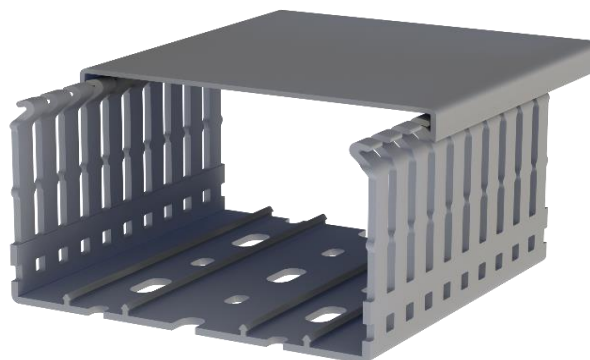

## KKD 1006

Order		
RAL 7030 - Stone Grey	Thin Slot (4-6)	555 1006

Dimensions	
Length	2.000,00 mm
Width	100,00 mm
Height w/o cover	57,30 mm
Height w/ cover	60,00 mm

Technical Data				
Material	PVC		Package Qty.	10 pcs. x 2 mt.
Inflammability	UL 94 V0		Wire Fill Capacity	60%
Max. Service Temp.	60°C		Min. Service Temp.	-15°C